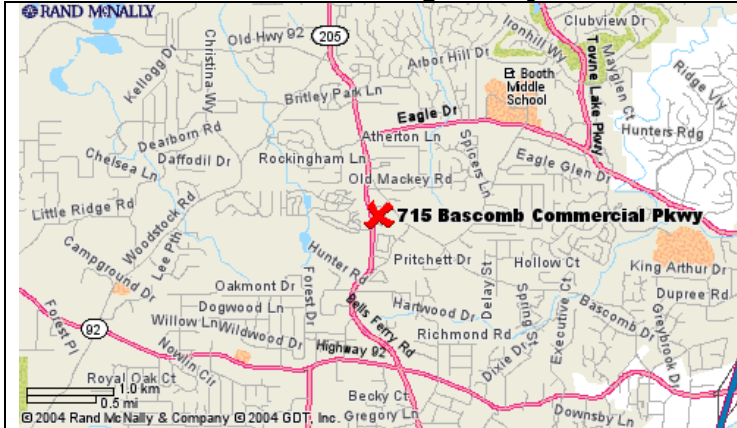

Directions to Ironclad Training Facility:

Ironclad K9 Training Facility
715 Bascomb Commercial Pkwy.
Woodstock, GA 30189

Hotels

- RED ROOF KENNESAW, (770)429-0323 or 1-800-Red-Roof
  520 Roberts court Northwest, Kennesaw GA 30144
- BEST WESTERN KENNESAW INN, (770) 424-7666, $10.00 pet fee
  3375 George Busbee Pkwy N
  Kennesaw, GA 30144
- COMFORT INN, (678) 354-8979, $15.00 pet fee per night
  750 Cobb Place Blvd NW
  Kennesaw, GA 30144
- DAYS INN KENNESAW, (770) 419-1576, $15.00 pet fee per night
  760 Cobb Place Blvd NW #B, Kennesaw GA 30014

For complete rules and regulations on any ASCA programs, visit the ASCA web site at <http://www.asca.org>, or call ASCA at 979-778-1082

Calendar of Upcoming GAASC Events

The Heat is On August 21-22, 2010
Bartow County Saddle Club Arena – Cartersville, GA
Agility (& possibly Conformation)

Jubilee October 2-3, 2010
Bartow County Saddle Club Arena – Cartersville, GA
Stockdog Trial, Obedience, Rally, Conformation, and Agility
Breeder's Showcase AND Versatility!!!

Great Pumpkin or Turkey Trot late October/early November 2010
maybe at Play Dog Excellent OR Family Pet Obedience, Cumming GA
Obedience and Rally trials
(still very much in the planning stages)

Toys For Tots Benefit Show December 4-5, 2010
Dogwood Training Academy – Chamblee, GA
Obedience & Conformation
Club Christmas Party, and Installation of Officers