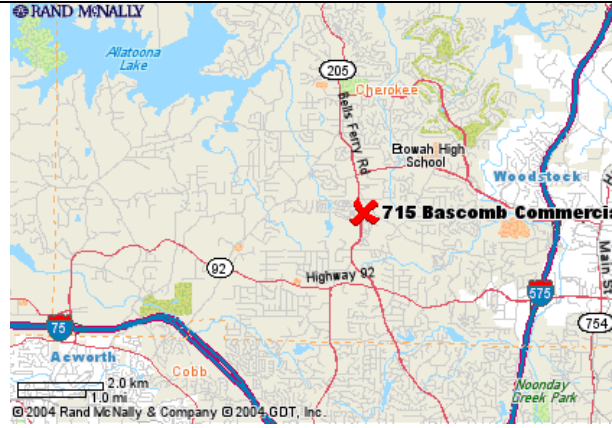

Directions to Ironclad Training Facility:

Ironclad K9 Training Facility
715 Bascomb Commercial Pkwy.
Woodstock, GA 30189

Hotels

- RED ROOF KENNESAW, (770)429-0323 or 1-800-Red-Roof
  520 Roberts court Northwest, Kennesaw GA 30144
- BEST WESTERN KENNESAW INN, (770) 424-7666, $10.00 pet fee
  3375 George Busbee Pkwy N
  Kennesaw, GA 30144
- COMFORT INN, (678) 354-8979, $15.00 pet fee per night
  750 Cobb Place Blvd NW
  Kennesaw, GA 30144
- DAYS INN KENNESAW, (770) 419-1576, $15.00 pet fee per night
  760 Cobb Place Blvd NW #B, Kennesaw GA 30014

For complete rules and regulations on any ASCA programs, visit the ASCA web site at <http://www.asca.org>, or call ASCA at 979-778-1082

Calendar of Upcoming GAASC Events

The Heat is On August 21-22, 2010
Bartow County Saddle Club Arena – Cartersville, GA
Agility (& possibly Conformation)

Jubilee October 2-3, 2010
Bartow County Saddle Club Arena – Cartersville, GA
Stockdog Trial, Obedience, Rally, Conformation, and Agility
Breeder's Showcase AND Versatility!!!

Great Pumpkin or Turkey Trot late October/early November 2010
maybe at Play Dog Excellent OR Family Pet Obedience, Cumming GA
Obedience and Rally trials
(still very much in the planning stages)

Toys For Tots Benefit Show December 4-5, 2010
Dogwood Training Academy – Chamblee, GA
Obedience & Conformation
Club Christmas Party, and Installation of Officers